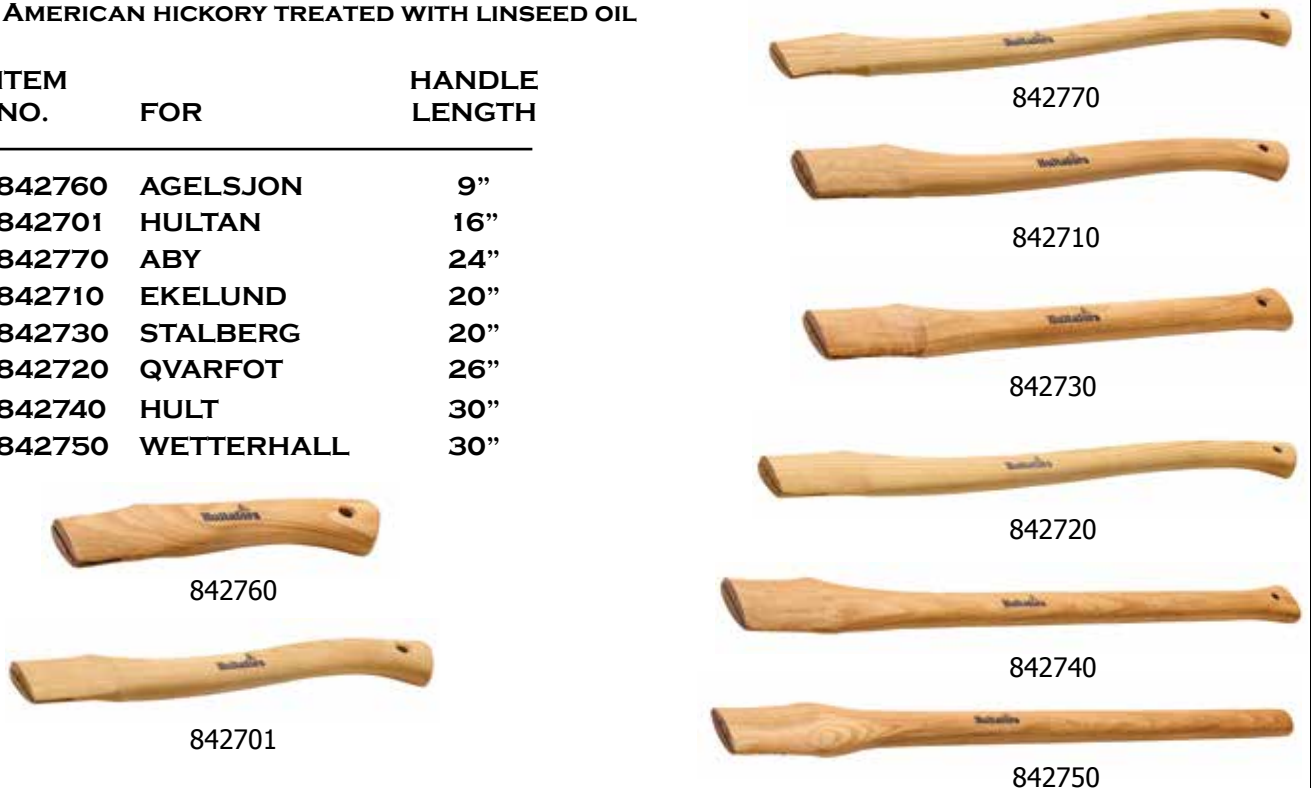

HULTAFORS PREMIUM AXES

HATCHETS & AXES MADE BY HULTAFORS SWEDEN

- HEADS ARE HAND FORGED
- ALL AXE HEADS HAVE CURVED BACK FOR HOLDING WHEN CARVING
- HANDLES ARE AMERICAN HICKORY WITH LINSEED OIL TREATMENT
- HANDLES ARE WEDGED WITH 1 WOOD WEDGE AND 1 ROUND METAL WEDGE
- EACH AXE INCLUDES TREATED LEATHER SHEATH
- EACH AXE PACKED IN INDIVIDUAL BOX
- EACH BOX HAS SLEEVE WITH HISTORY FACTS AND WARRANTY INFORMATION

ITEM NO.	NAME	DESCRIPTION	HEAD WEIGHT (GRAMS)	HANDLE LENGTH
841760	AGELSJON	MINI HATCHET	775	9"
841701	HULTAN	HATCHET	800	16"
841770	ABY	FOREST AXE	1015	24"
841710	EKELUND	HUNTING AXE	850	20"
841730	STALBERG	CARPENTERS AXE	800	20"
841720	QVARFOT	FELLING AXE	850	26"
841740	HULT	SPLITTING AXE	2020	30"
841750	WETTERHALL	THOWING AXE DB	2280	30"

840792 HULTAFORS SHARPENING STONE WITH LEATHER CASE

GH FACTORY SALES

a Division of G HJUKSTROM LTD

HULTAFORS PREMIUM AXES

SHEATHS FOR HULTAFORS PREMIUM AXES

• TREATED LEATHER SHEATHS

ITEM NO.	FOR
840766	HULTAN, AGELSJON
840776	ABY
840716	EKELUND, QVARFOT
840736	STALBERG
840746	HULT
840756	WETTERHALL

HANDLES FOR HULTAFORS PREMIUM AXES

• AMERICAN HICKORY TREATED WITH LINSEED OIL

ITEM NO.	FOR	HANDLE LENGTH
842760	AGELSJON	9"
842701	HULTAN	16"
842770	ABY	24"
842710	EKELUND	20"
842730	STALBERG	20"
842720	QVARFOT	26"
842740	HULT	30"
842750	WETTERHALL	30"